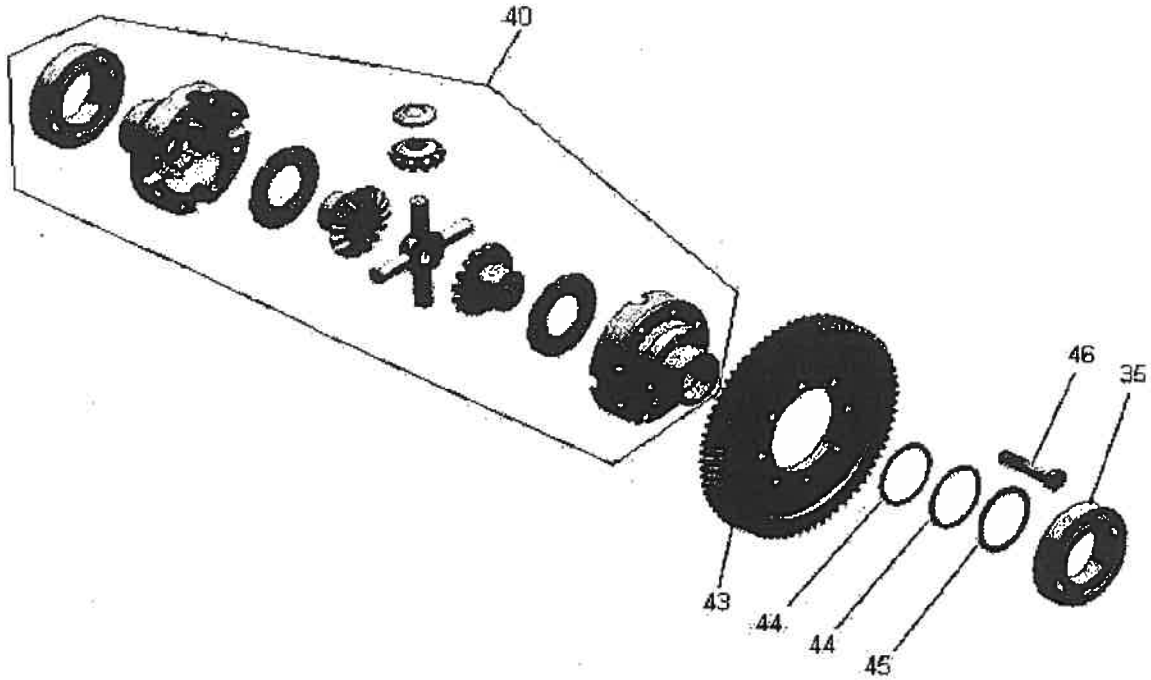

comer industries

SPARE PARTS LIST

Rigid Drive Axle

SERIES

Indumec 035

P/N 880401.B001

COMER INDUSTRIES

B.U. Axles & Wheel Drive Units

Via Magellano, 37 - I-42046 Reggiolo (RE) Italy

Tel. +39 0522 211611 - Fax +39 0522 211601

Hinterachse 160 Dy 1160 Dy A

 comer industries	Drive axle series 035 P/N 880401.B001	Issue date: 10/08 Revision: 01 Issued by: POS Checked by: POS
--	--	--

Pos.	Part number	Description	Q.ty	Pos.	Part number	Description	Q.ty
	504.531	Differential Ass'y	1				
43	0000.174.150	Output gear	1				
46	9540.436.100	Screw M14x65 10.9	8				
40	0000.308.001	Differential Ass'y	1				
35	8.0.1.00067	Ball bearing 6212	2				
44-45	0000.155.428	Shim ø61x70x0,5	4				